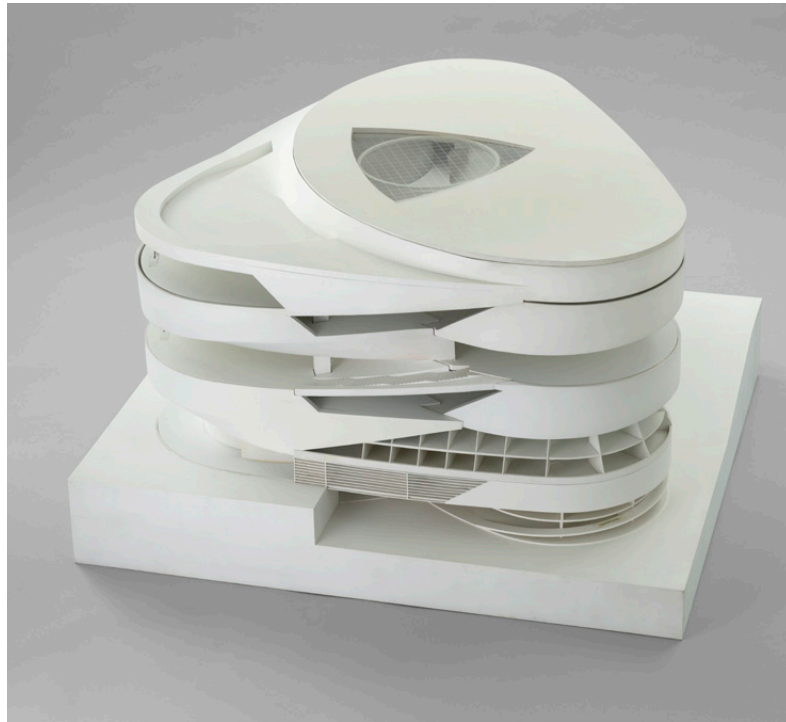

DESIGN:

Peter Behrens. **Synchronous Electric Clock.** Manufacturer: Allgemeine Elektrizitäts Gesellschaft (A.E.G.), Germany. 1910. Brass, enamel and glass. 3 1/2 x 12" (8.9 x 30.5 cm). Gift of Marie-Josée Kravis.