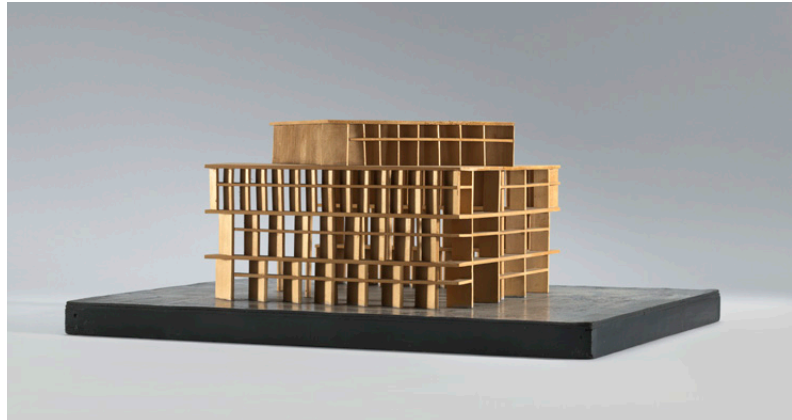

From top: Le Corbusier (Charles-Édouard Jeanneret). Assembly Hall, Chandigarh, India. 1964. Model, plaster and painted wood, 31 7/8 x 45 1/16 x 45 1/2" (81 x 114.5 x 115.5 cm). Gift of Barbara Jakobson and the Architecture and Design Purchase Fund; Le Corbusier (Charles-Édouard Jeanneret). Tower of Shadows, Chandigarh, India. Scale model, 1957. Cedar and painted plywood, 9 13/16 x 18 1/8 x 24" (25 x 46 x 61 cm). Gift of Patricia Phelps de Cisneros and the Architecture and Design Purchase Fund